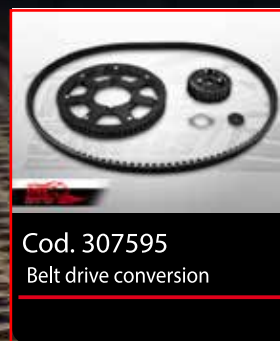

Cod. 304021
Aircleaner High Flow kit

Cod. 306206
Passenger foot-rest eliminator kit

Cod. 307516
Belt drive guard

Cod. 301903
(OEM) Damper kit plugs

Cod. 307595
Belt drive conversion

Cod. 308517
Engine protection