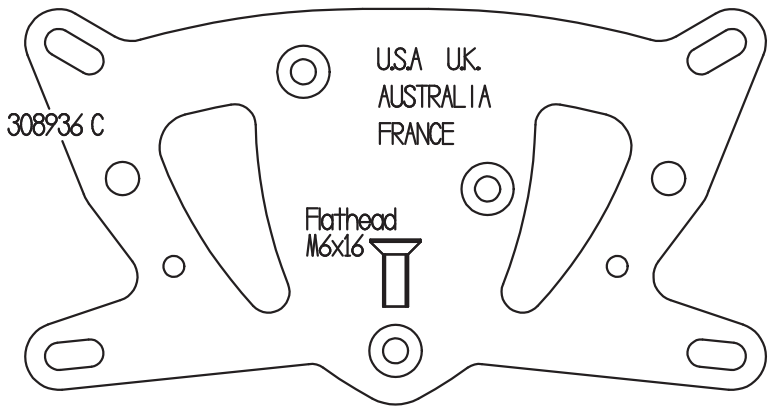

# Side license plate holder

code 308936 R

Wire Harness