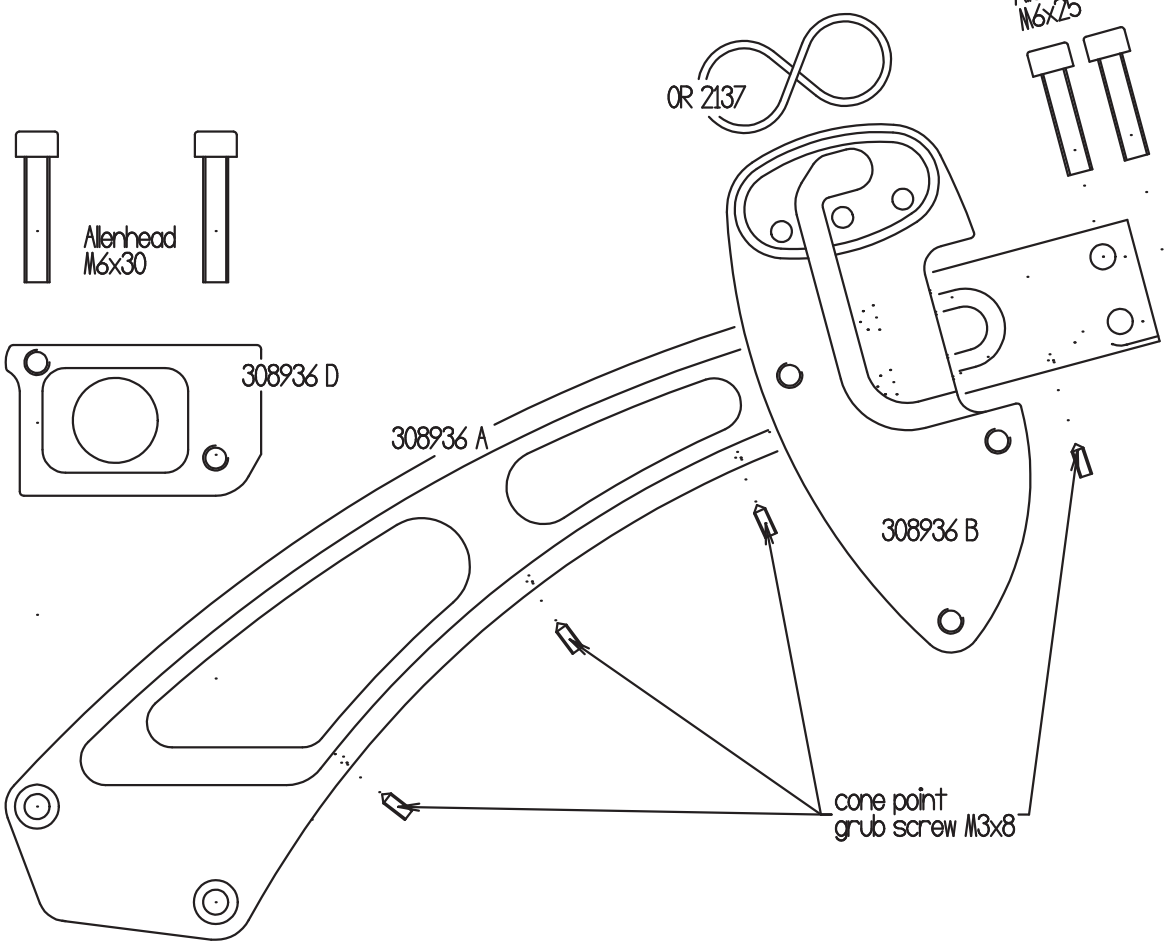

# Side license plate holder

code 308936 R

Wire Harness