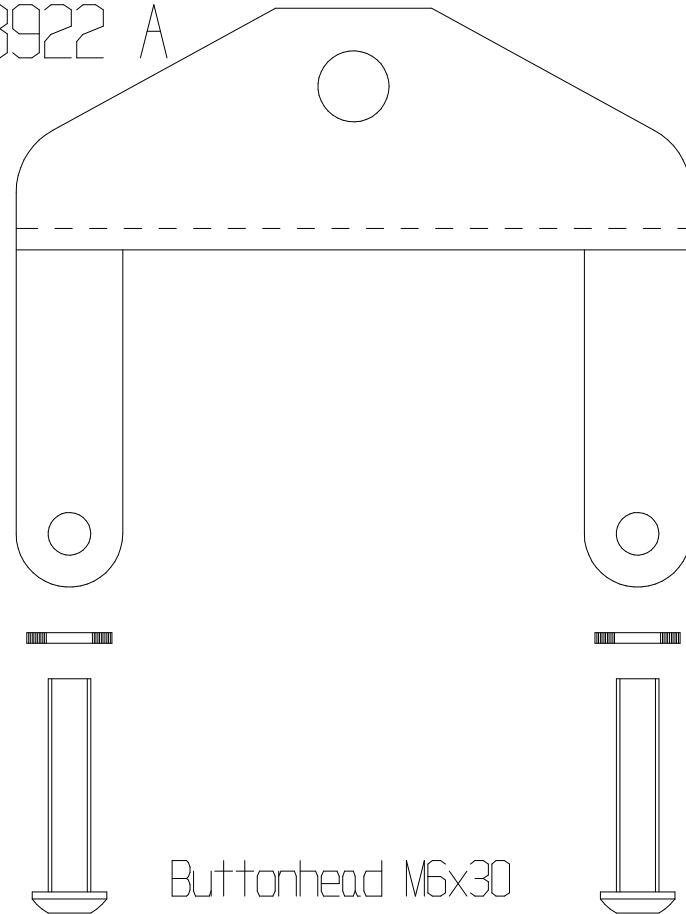

# Classic Light kit

code 308922

MCS-901949

308922 A

Buttonhead M6x30