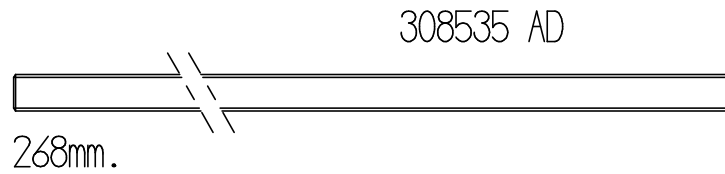

Street-Twin Stand Bobbins

code 308535

Allenhead
M10x20

308535 AB