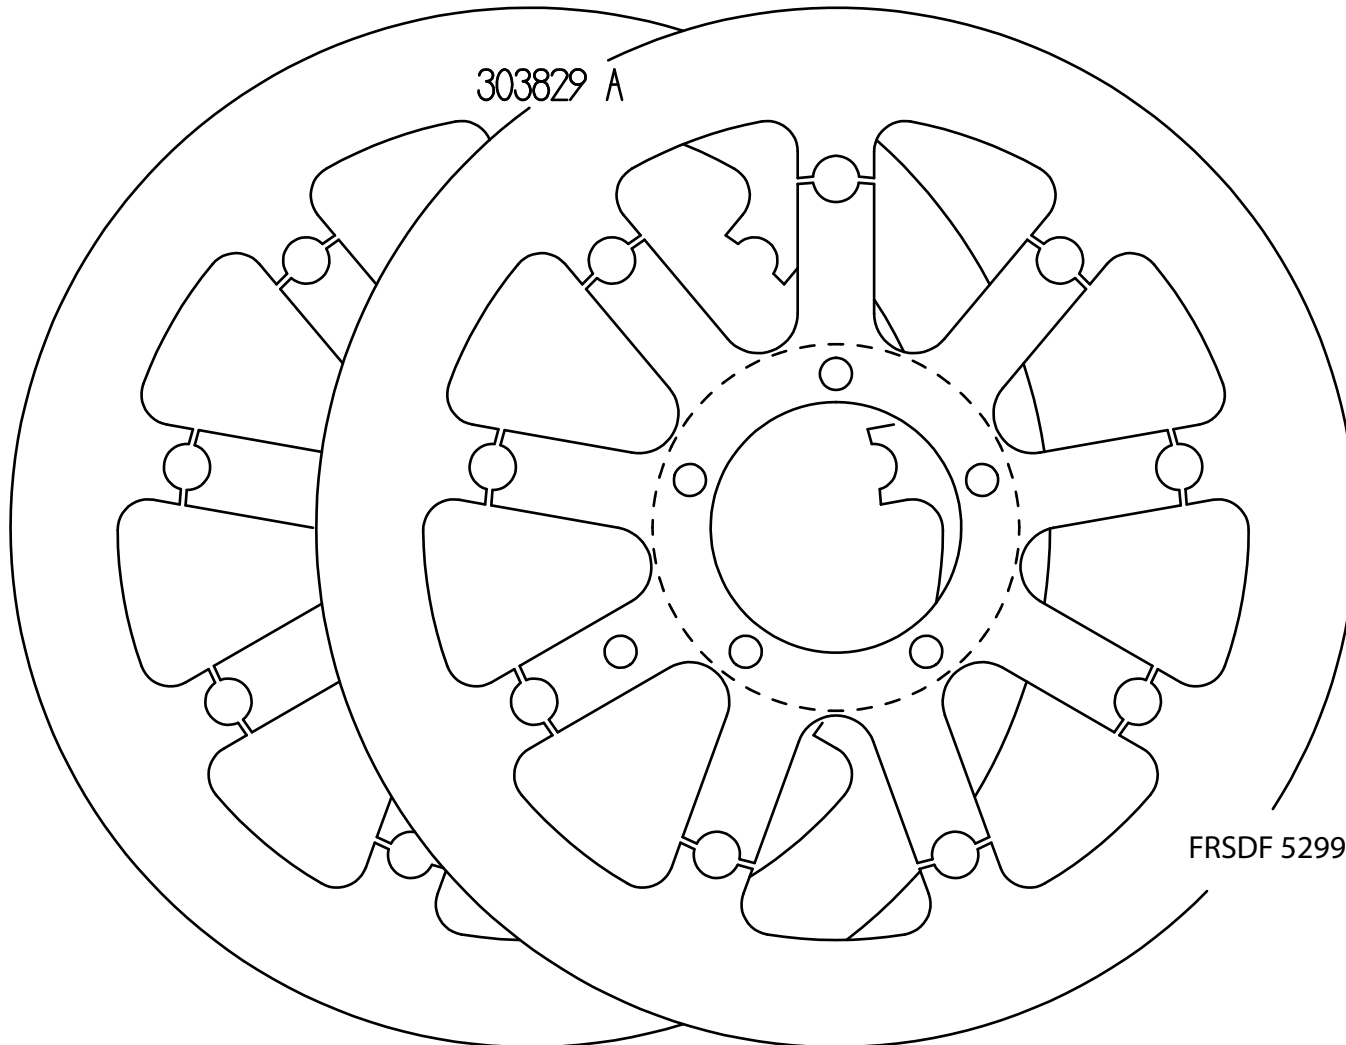

TIGER 1200 & THRUXTON 1200

340mm. Up Grade

code 303829

303829KK

Tiger 1200

303829MK

Thrupton R/RS/TFC
Bobber TFC

Allenhead MB 10x80