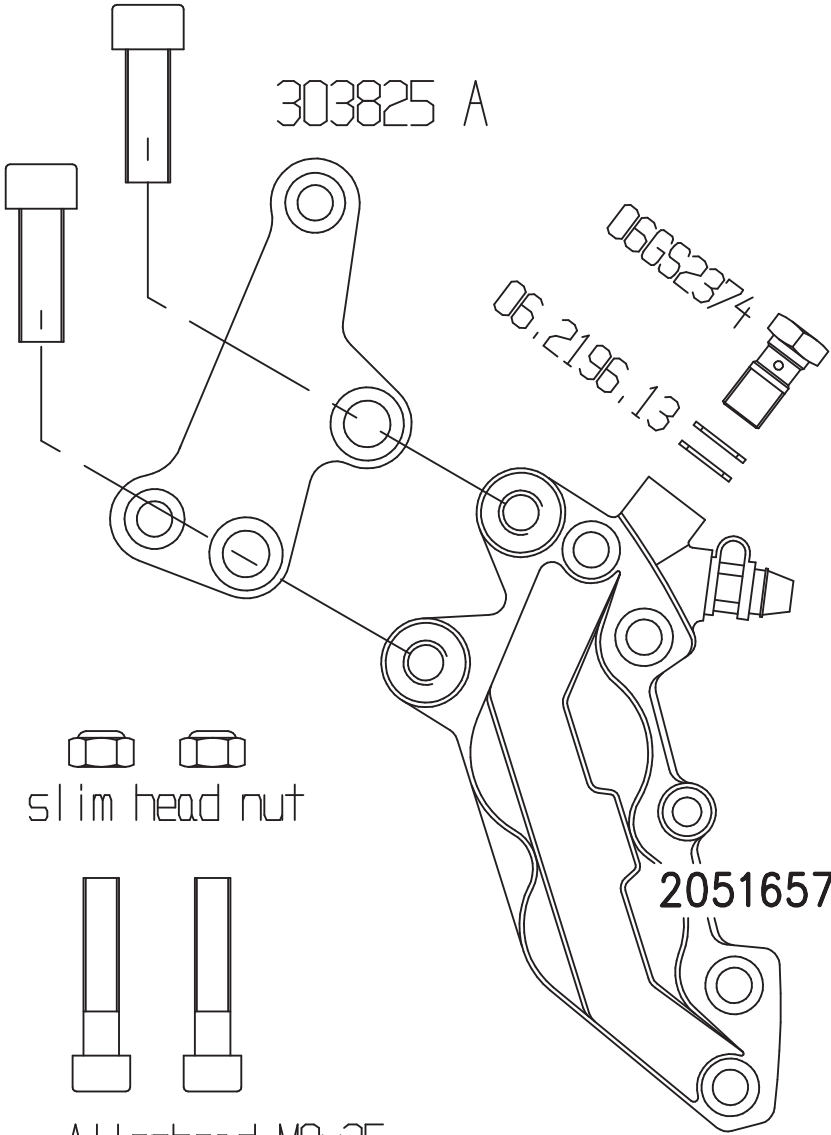

Triumph Street Cup Up-grade Kit

code 303819T

Allenhead
M10x30

303825 A

slim head nut

Allenhead M8x35