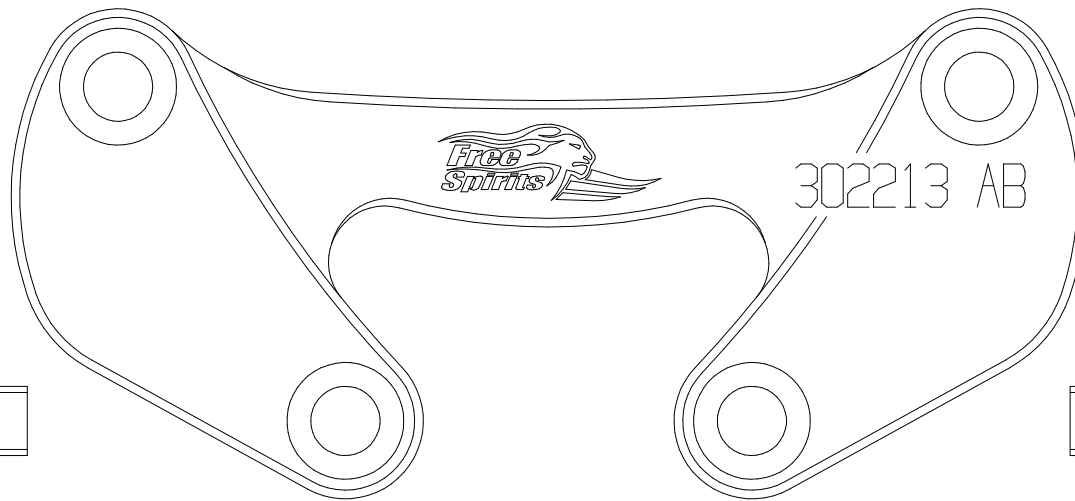

Street Triple 1" 1/8 Risers 302213

Torque ratio 25.5 N.m