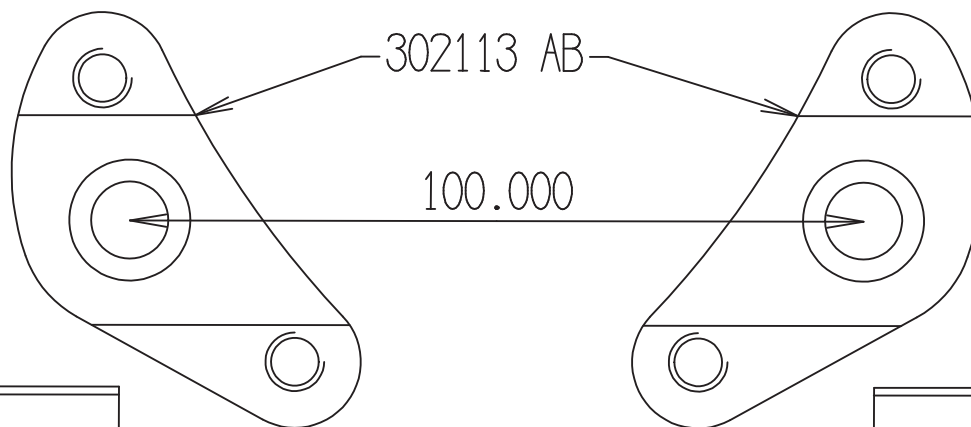

# Triumph 1" 1/8 Risers 302113

Allen M8x35

Allen M8x35

Allen M8x35

Allen M8x35

Torque ratio 25.5 N.m

Torque ratio 50.00 N.m

Allen M10x50  
for Speed Triple

Torque ratio 50.00 N.m

Allen M10x75  
for New Classic

302113 AB

100.000

Allen M10x50  
for Speed Triple

Allen M10x75  
for New Classic