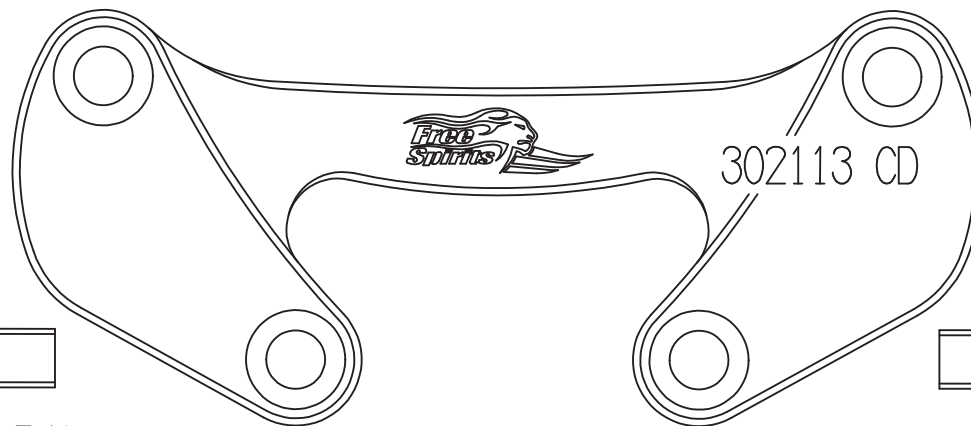

# Triumph 1" 1/8 Risers 302113

Allen M8x35

Allen M8x35

Allen M8x35

Allen M8x35

Torque ratio 25.5 N.m

Torque ratio 50.00 N.m

Allen M10x50  
for Speed Triple

Torque ratio 50.00 N.m

Allen M10x75  
for New Classic

302113 AB

100.000

Allen M10x50  
for Speed Triple

Allen M10x75  
for New Classic