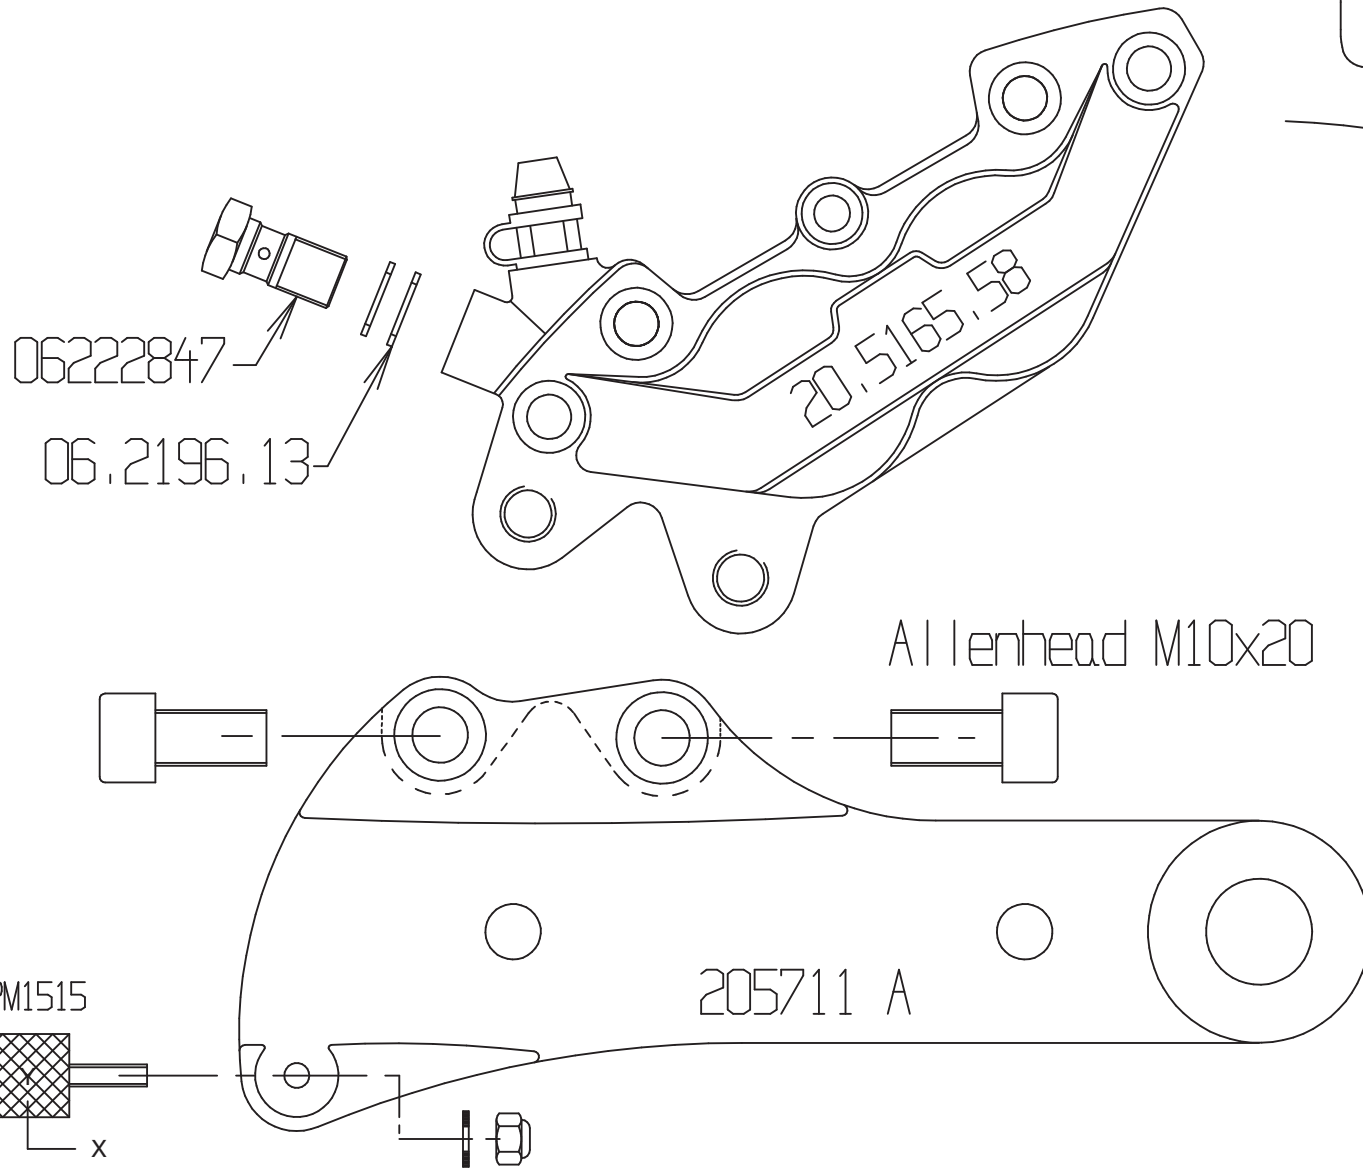

XL 87-98 Rear Up-grade Kit

code 205711

292mm.