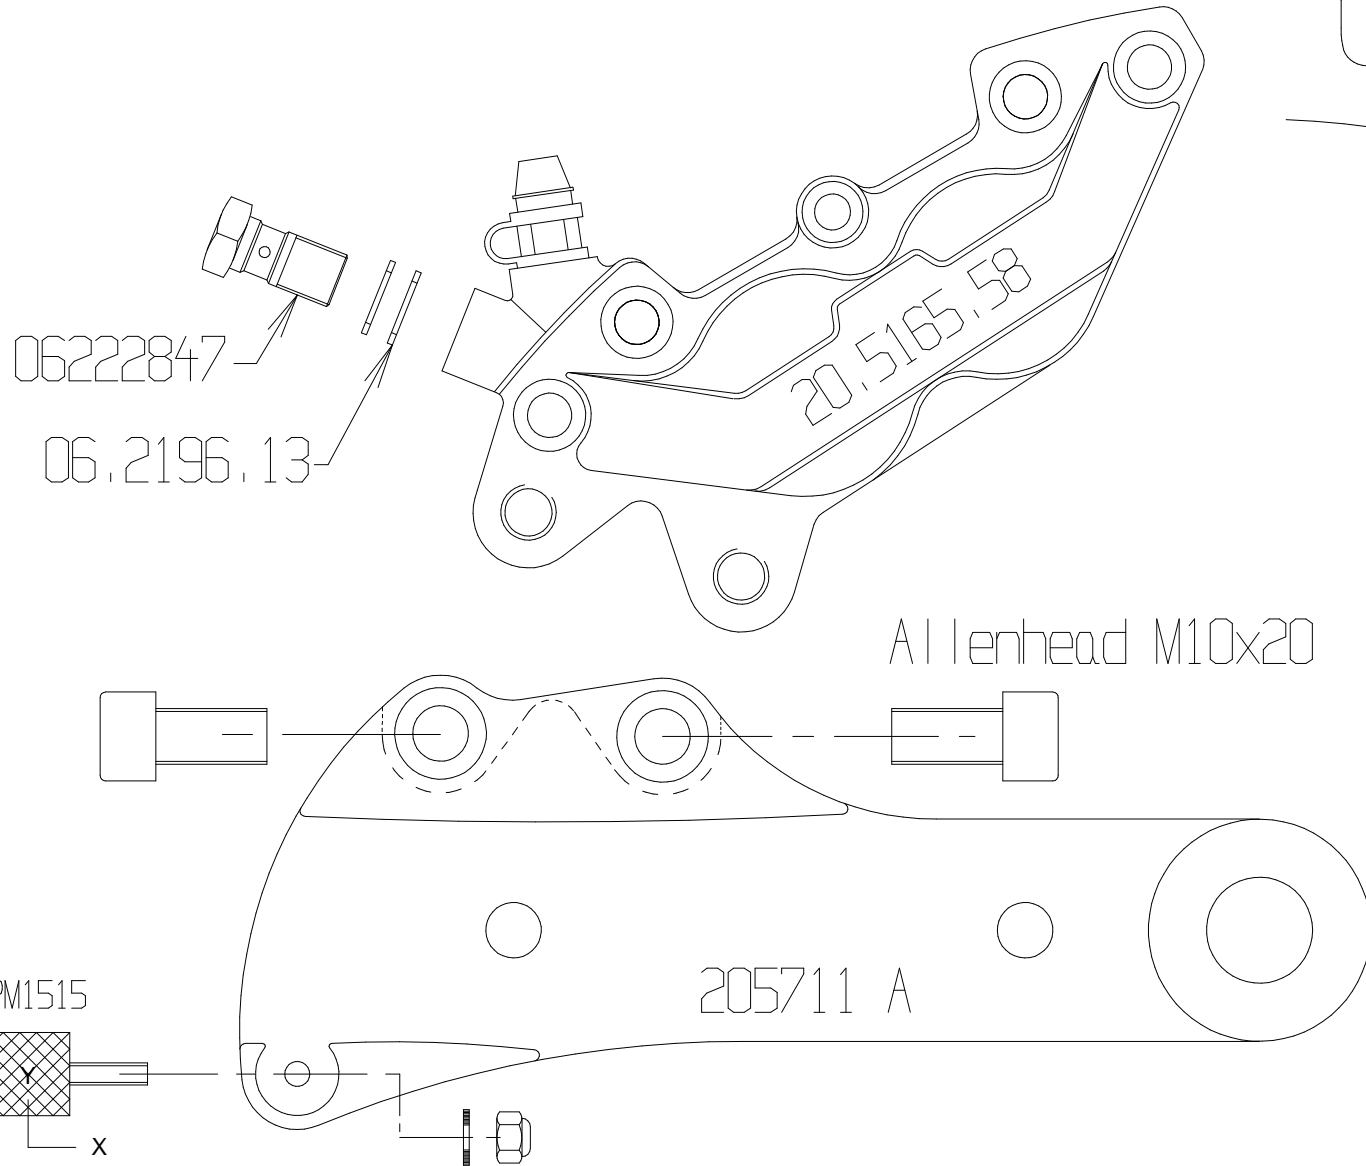

# XL 87-98 Rear Up-grade Kit

code 205711

292mm