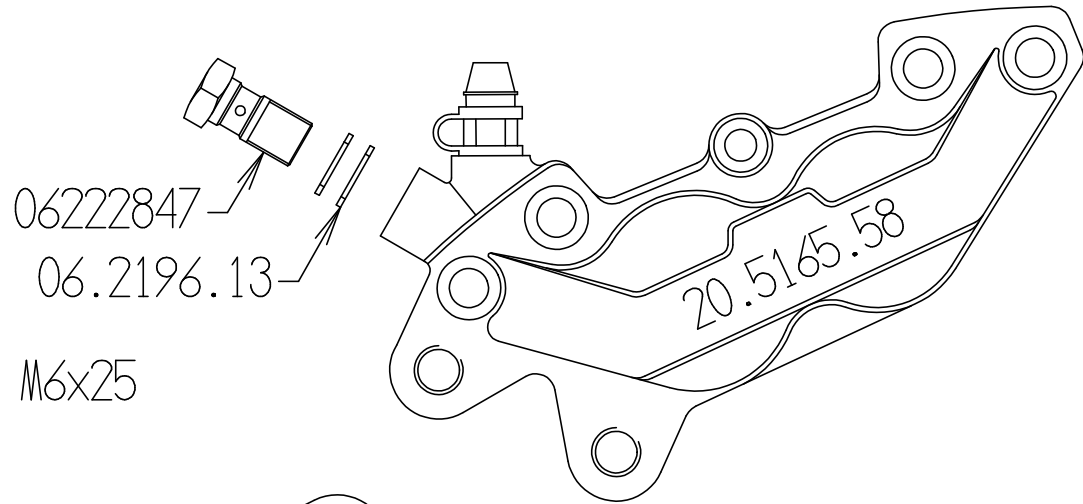

XL Rear Up-grade Kit code 205707

292mm

Allenhead M6x25

205705 CD

Allenhead M10x20