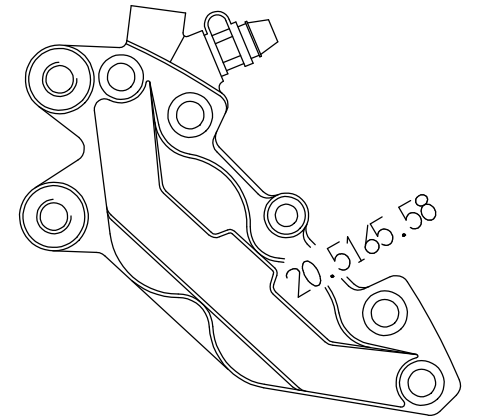

HD XL 2000 Up-grade Kit

code 203908

203908 B

300mm

Buttonhead M10x35

Buttonhead M10x25

Buttonhead M10x35

203908 A

06.2196.13

06GS2374

20.5165.58