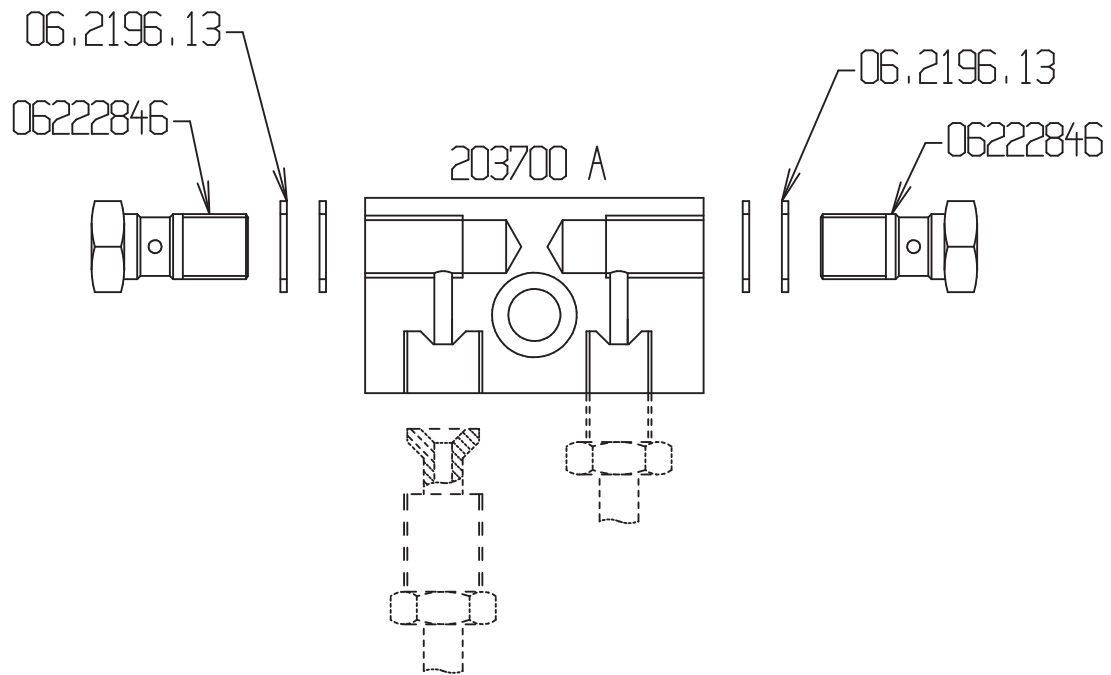

# ABS Brake Tee 203700

---

# ABS Brake Tee 203700 Dual for double brake discs