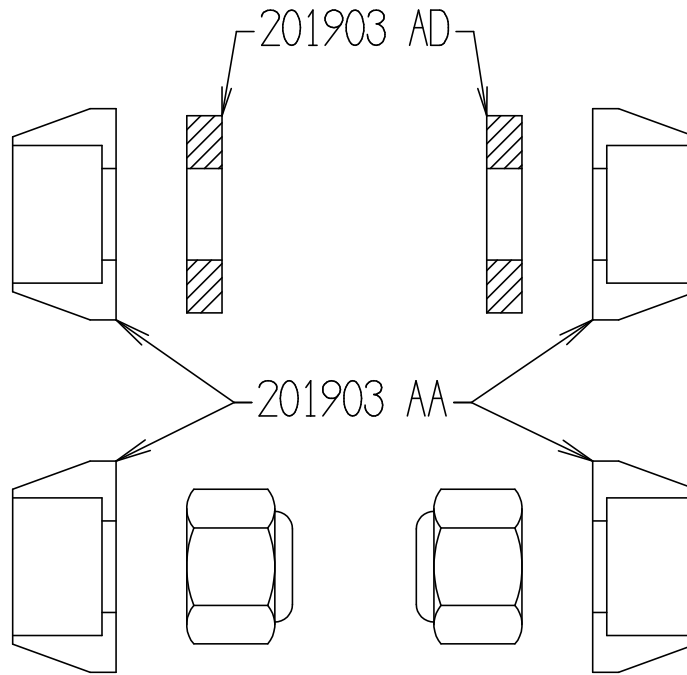

XL & XR1200 Shock A. Cups

code 201904

Allen 1/2 UNC x 2" 1/2

Allen 1/2 UNC x 2" 1/2

Allen 1/2 UNC x 3"

Allen 1/2 UNC x 3"